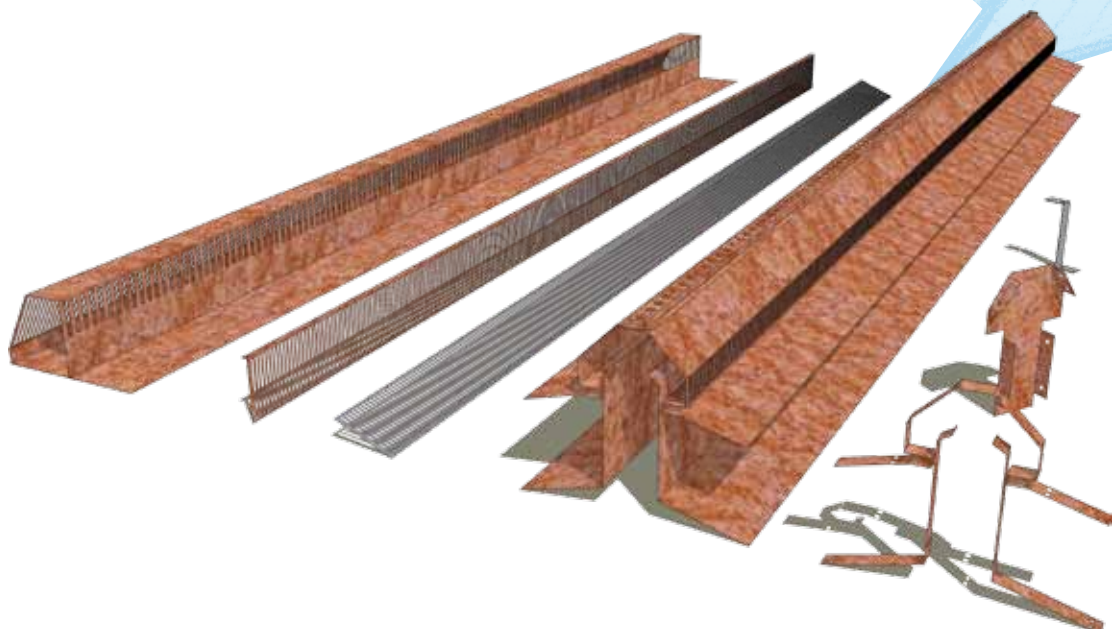

airWay

AIR ROOF SYSTEM

Accessories

ACCESSORIES GM/GP/CM/SP/CG/CT/SS

Technical data sheet

airWay
 AIR ROOF SYSTEM **GM**
 Eaves module

Air inlet element and stop tooth for the ventilated roof's eaves with anti-insect screen. Available in copper or pre-painted steel.

- Length 3 m
- Section of ventilation 300 cm²/m

airWay
 AIR ROOF SYSTEM **GP**
 Eaves section

Element for the inlet of air to the ventilated roof's eaves with anti-insect screen. Available in copper or pre-painted steel.

- Length 3 m
- Section of ventilation 300 cm²/m

airWay
 AIR ROOF SYSTEM **CM**
 Ridge cap module

Element for the elimination of hot air from the ventilated roof's ridge cap with anti-insect screen. Available in copper or pre-painted steel.

- Length 3 m
- Section of ventilation 600 cm²/m

airWay
 AIR ROOF SYSTEM **SP**
 Roofing tile section

Element for the elimination of hot air from the ventilated roof's ridge cap wherever the Ridge cap module cannot be used (such as whenever the pitch runs along an adjacent section a wall).