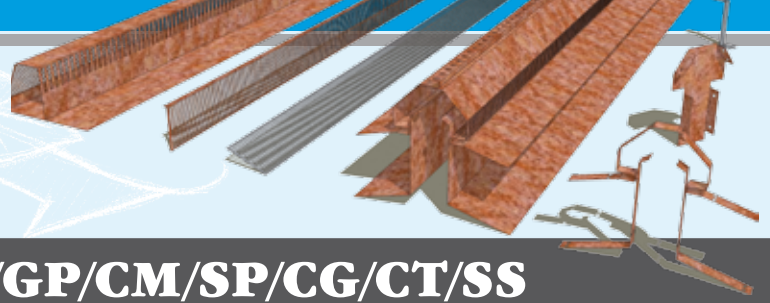

- Length 3 m
- Section of ventilation 600 cm²/m

airWay
 AIR ROOF SYSTEM **SP**
 Roofing tile section

Element for the elimination of hot air from the ventilated roof's ridge cap wherever the Ridge cap module cannot be used (such as whenever the pitch runs along an adjacent section a wall).

- Length 1 m
- Section of ventilation 300 cm²/m

airWay
 AIR ROOF SYSTEM **CG**
 Ridge cap joint

Pre-drilled joint for the Ridge cap module that permits the interconnection of the 3 meter elements. Available in copper or pre-painted steel.

airWay
 AIR ROOF SYSTEM **CT**
 Ridge cap head

Pre-drilled closing element for the Ridge cap module that permits the sealing of the heads of the ridge cap elements. Available in copper or pre-painted steel.

airWay
 AIR ROOF SYSTEM **SS**
 Slope bracket

Element for the mechanical fastening of AIRWAY panels to be used for roofs with slopes of more than 35%.

ACCESSORIES GM/GP/CM/SP/CG/CT/SS

Laying AIRWAY accessories