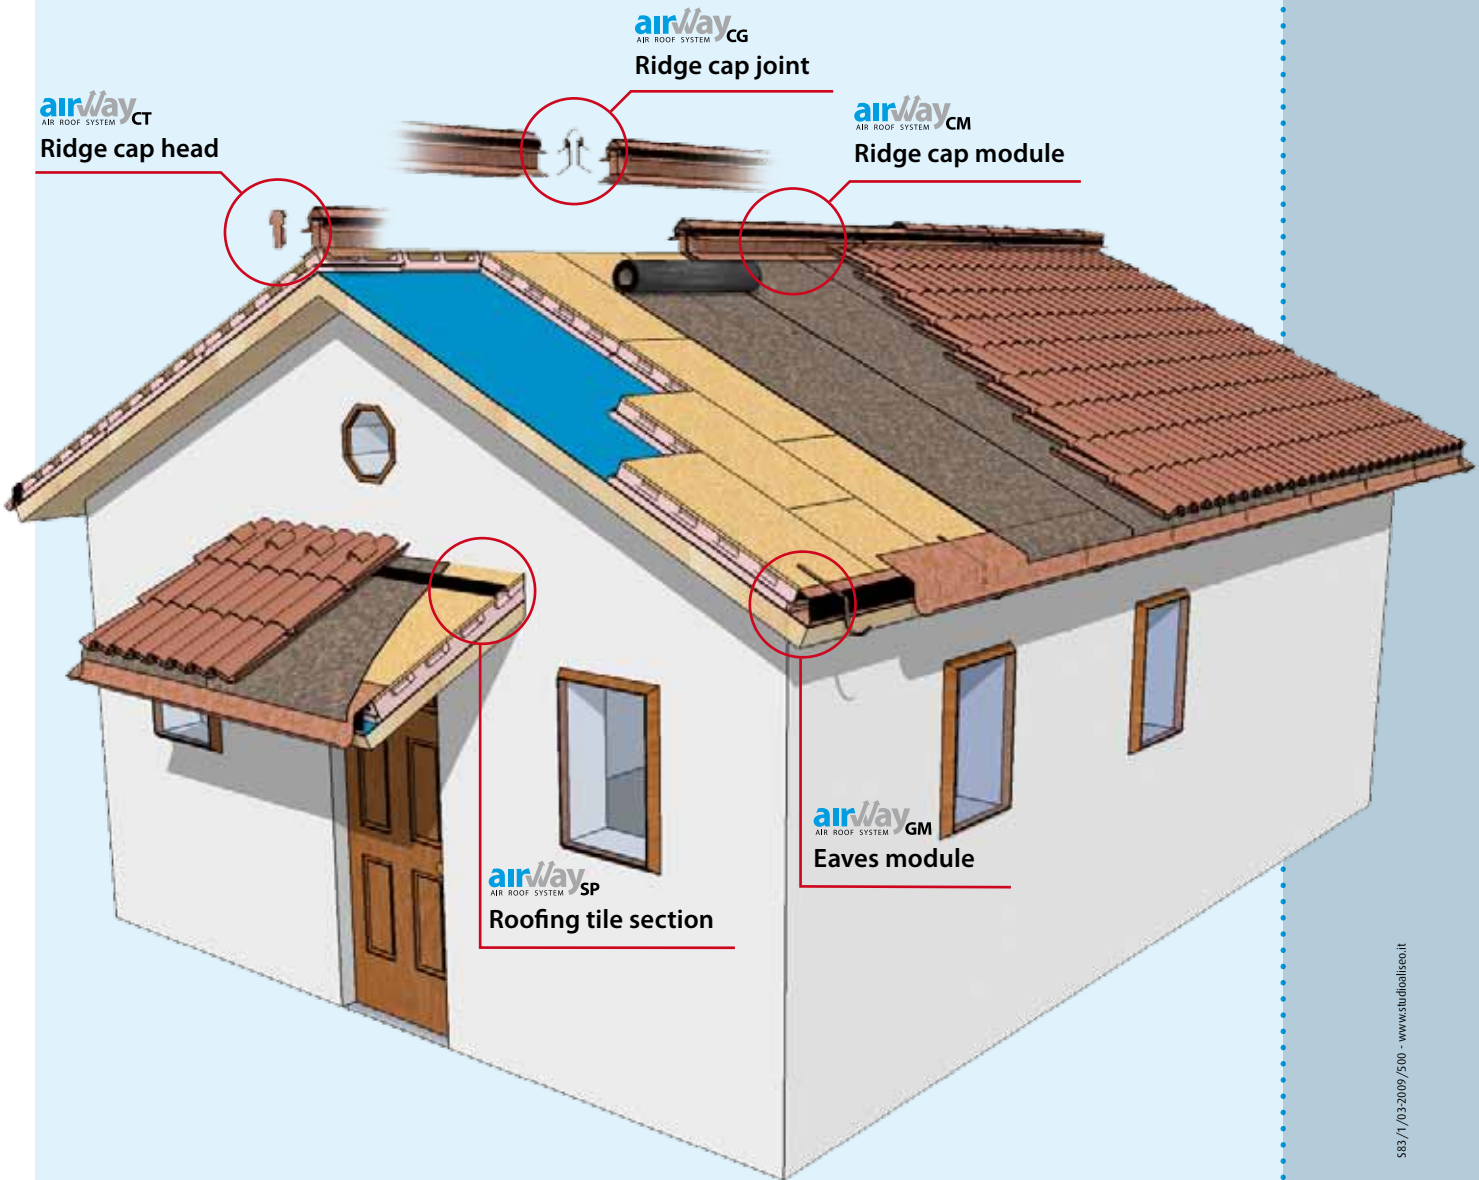

- Length 3 m
- Section of ventilation 600 cm²/m

airWay
 AIR ROOF SYSTEM **SP**
 Roofing tile section

Element for the elimination of hot air from the ventilated roof's ridge cap wherever the Ridge cap module cannot be used (such as whenever the pitch runs along an adjacent section a wall).

- Length 1 m
- Section of ventilation 300 cm²/m

airWay
 AIR ROOF SYSTEM **CG**
 Ridge cap joint

Pre-drilled joint for the Ridge cap module that permits the interconnection of the 3 meter elements. Available in copper or pre-painted steel.

airWay
 AIR ROOF SYSTEM **CT**
 Ridge cap head

Pre-drilled closing element for the Ridge cap module that permits the sealing of the heads of the ridge cap elements. Available in copper or pre-painted steel.

airWay
 AIR ROOF SYSTEM **SS**
 Slope bracket

Element for the mechanical fastening of AIRWAY panels to be used for roofs with slopes of more than 35%.

ACCESSORIES GM/GP/CM/SP/CG/CT/SS

Laying AIRWAY accessories